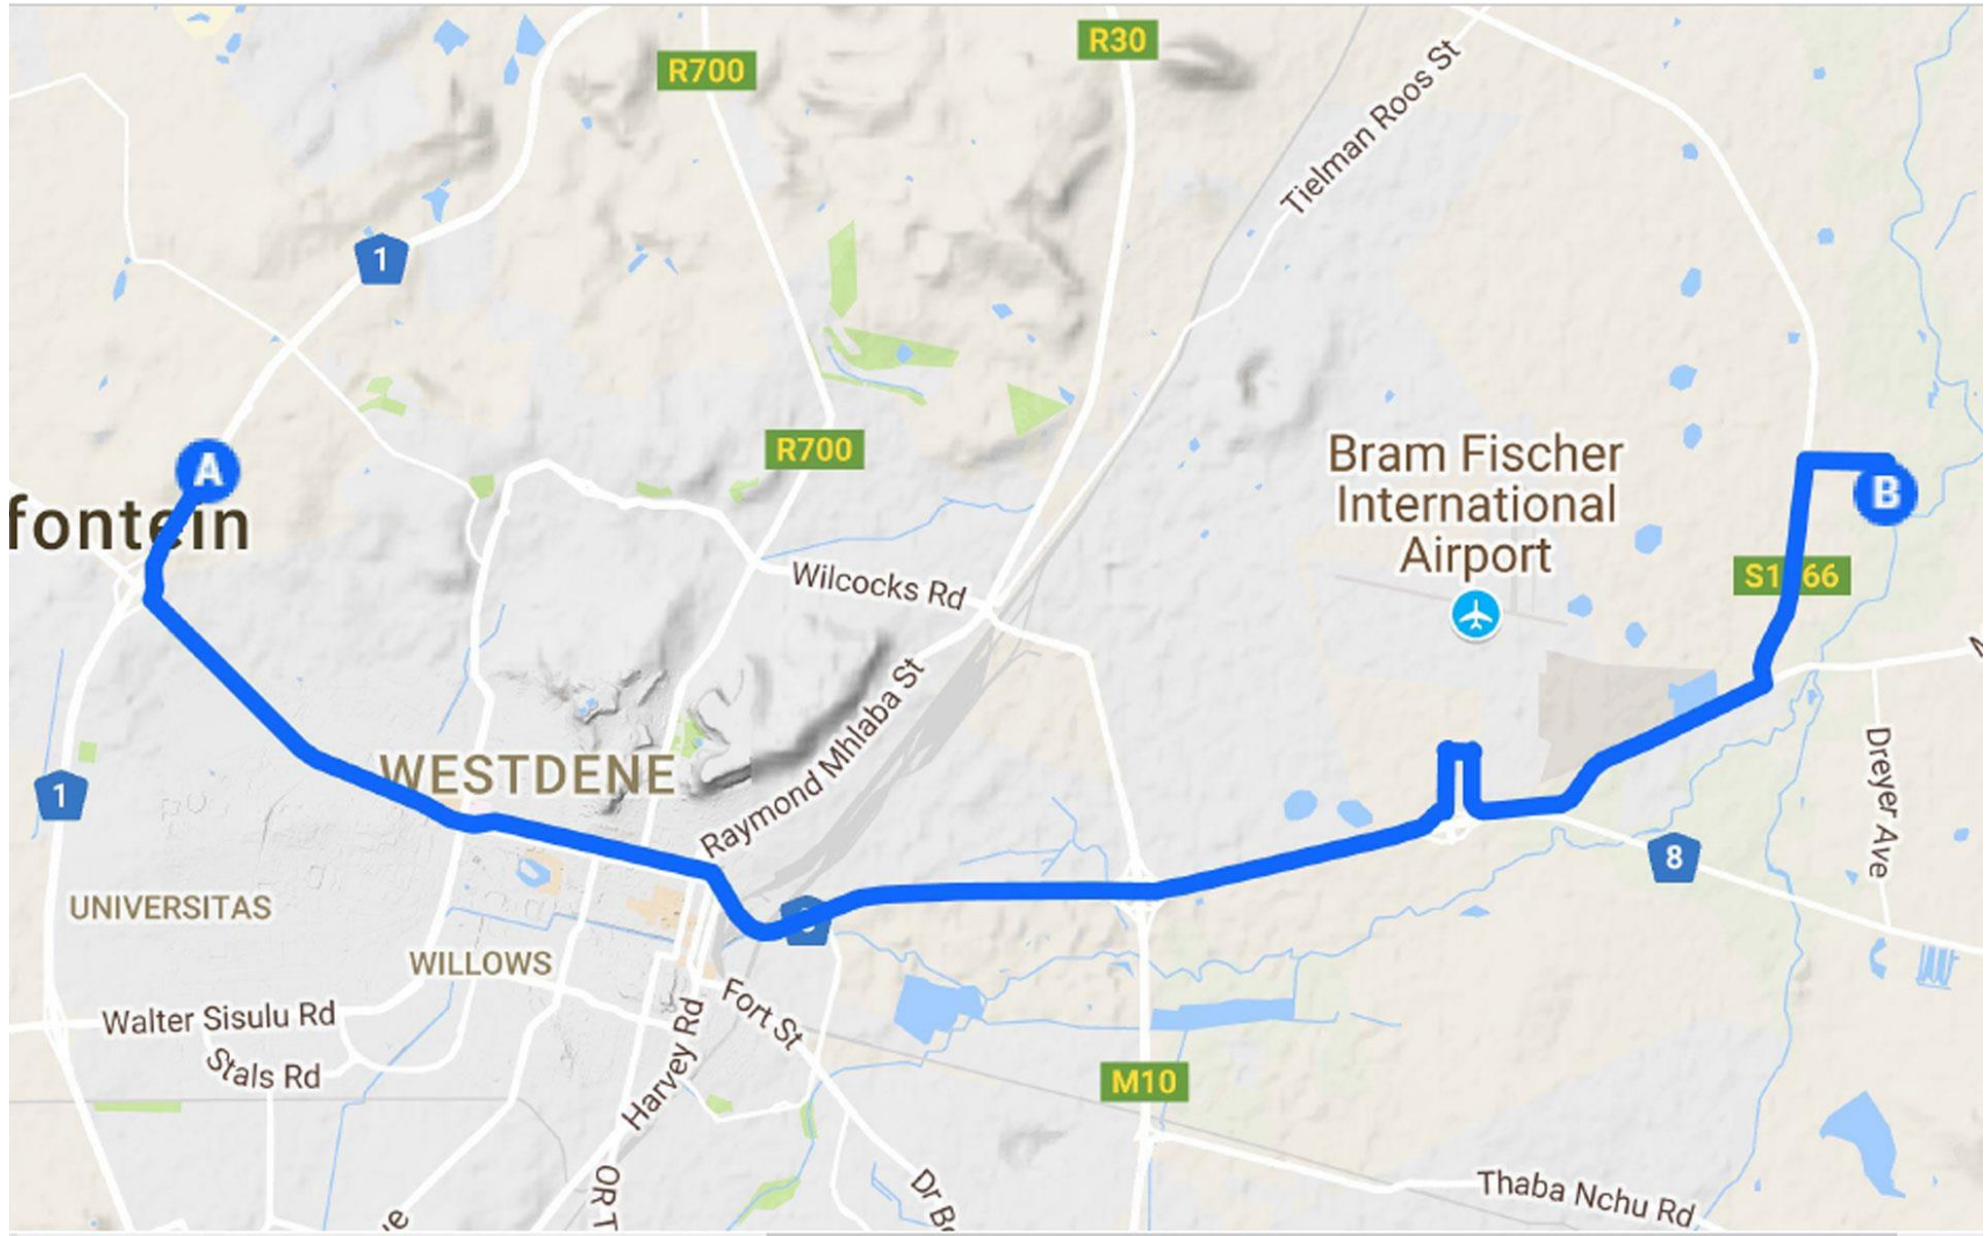

## Die Groen Akker Most Efficient Routes

### Route No 1:

Directions from N8 (Thaba 'Nchu Rd) to 1 Noord Ave (Die Groen Akker Guest House)

**Route No 2:**

Directions from N1, (Nelson Mandela Dr) to 1 Noord Ave (Die Groen Akker Guest House)

**Route No 3:**

Directions from R30 (Raymond Mhlaba St) to 1 Noord Ave (Die Groen Akker Guest House)