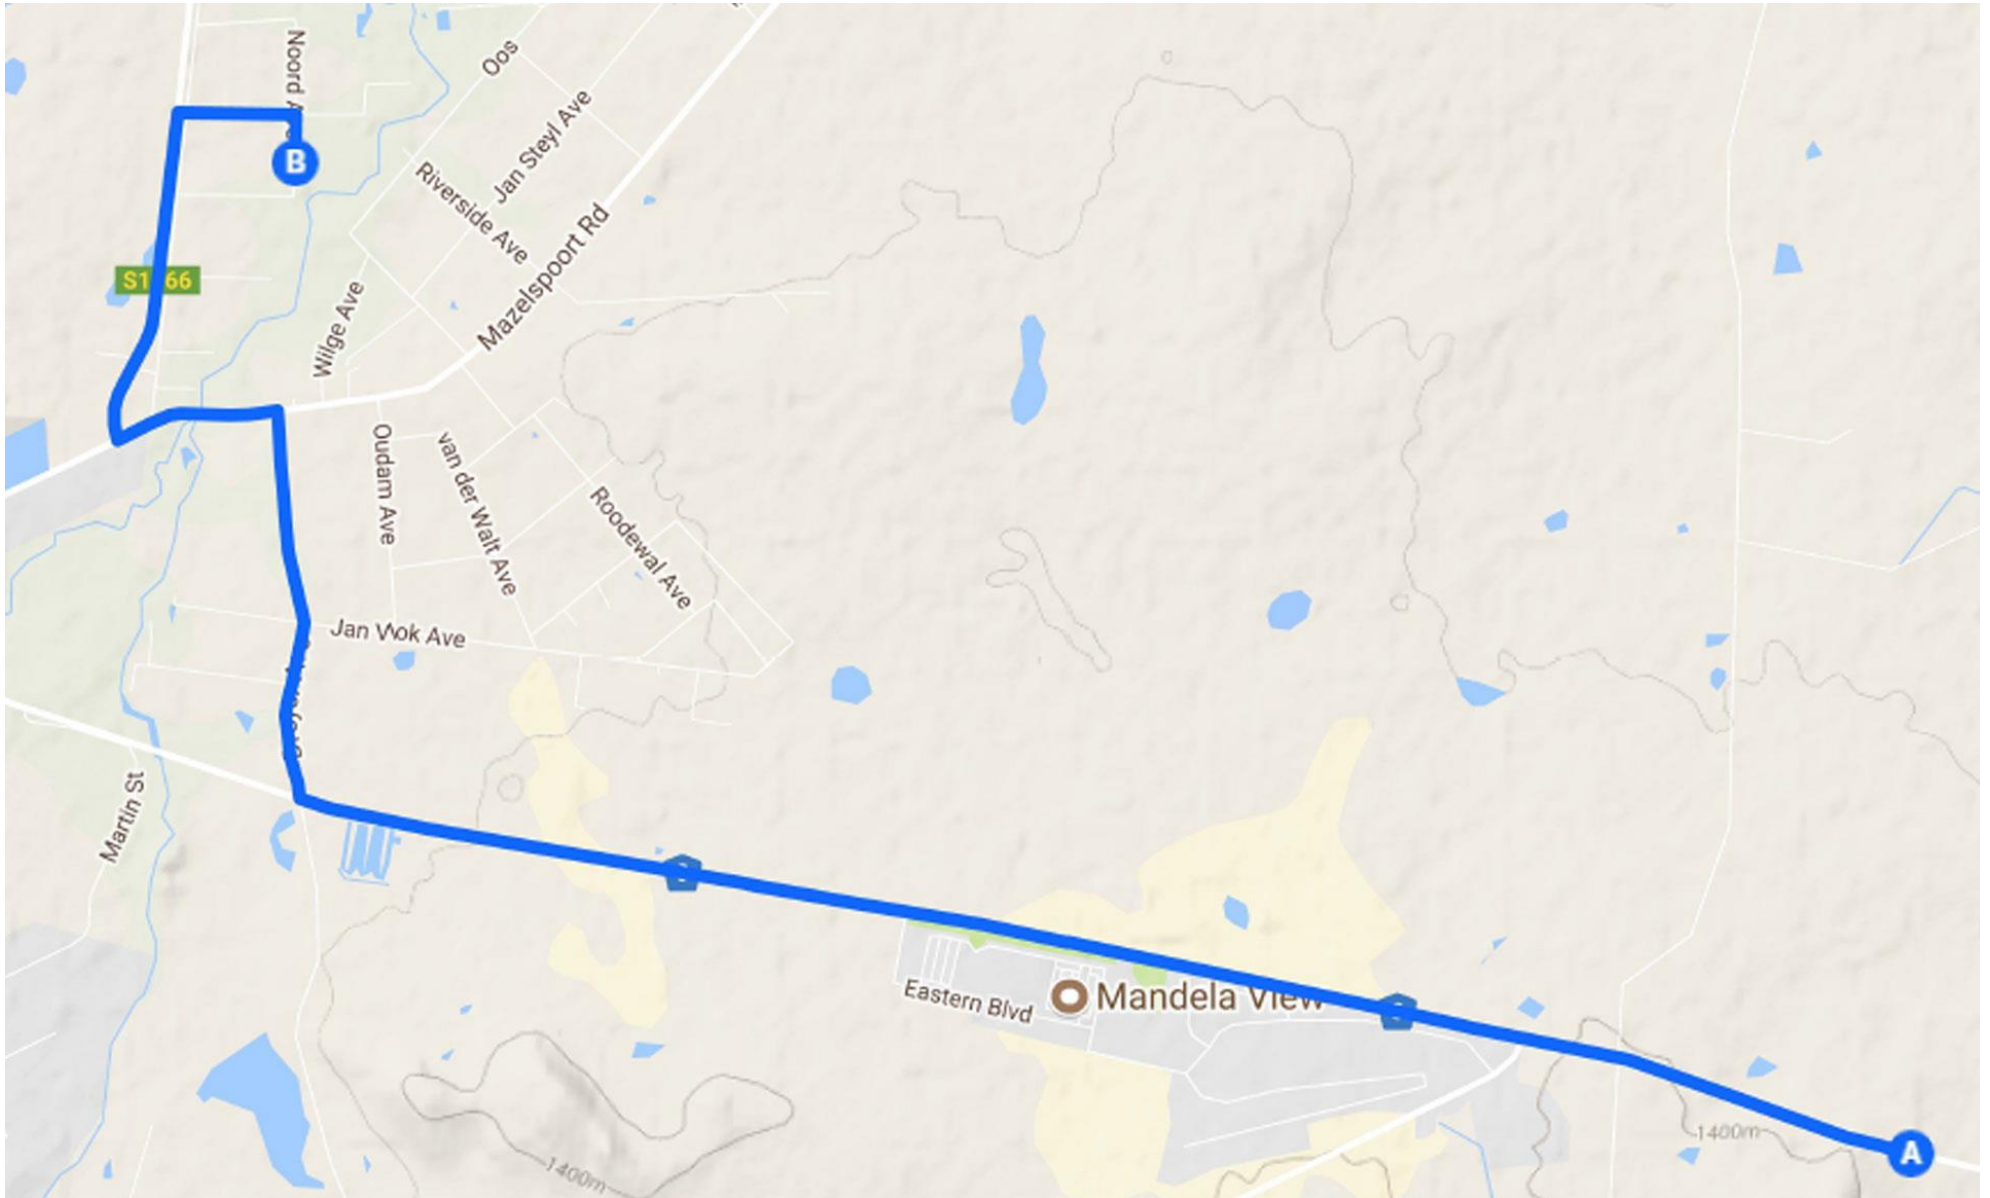

## Die Groen Akker Most Efficient Routes

### Route No 1:

Directions from N8 (Thaba 'Nchu Rd) to 1 Noord Ave (Die Groen Akker Guest House)

**Route No 2:**

Directions from N1, (Nelson Mandela Dr) to 1 Noord Ave (Die Groen Akker Guest House)

**Route No 3:**

Directions from R30 (Raymond Mhlaba St) to 1 Noord Ave (Die Groen Akker Guest House)